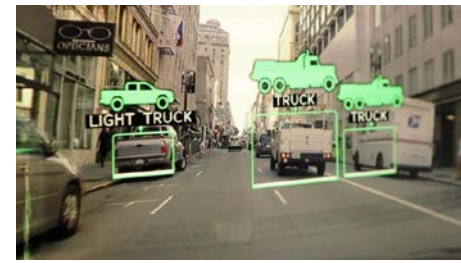

# Connected and Autonomous Vehicles

**CAV:**  
**4,000 GB per hour**

**Latest A350, 6000 sensors**  
**2,500 GB per day**