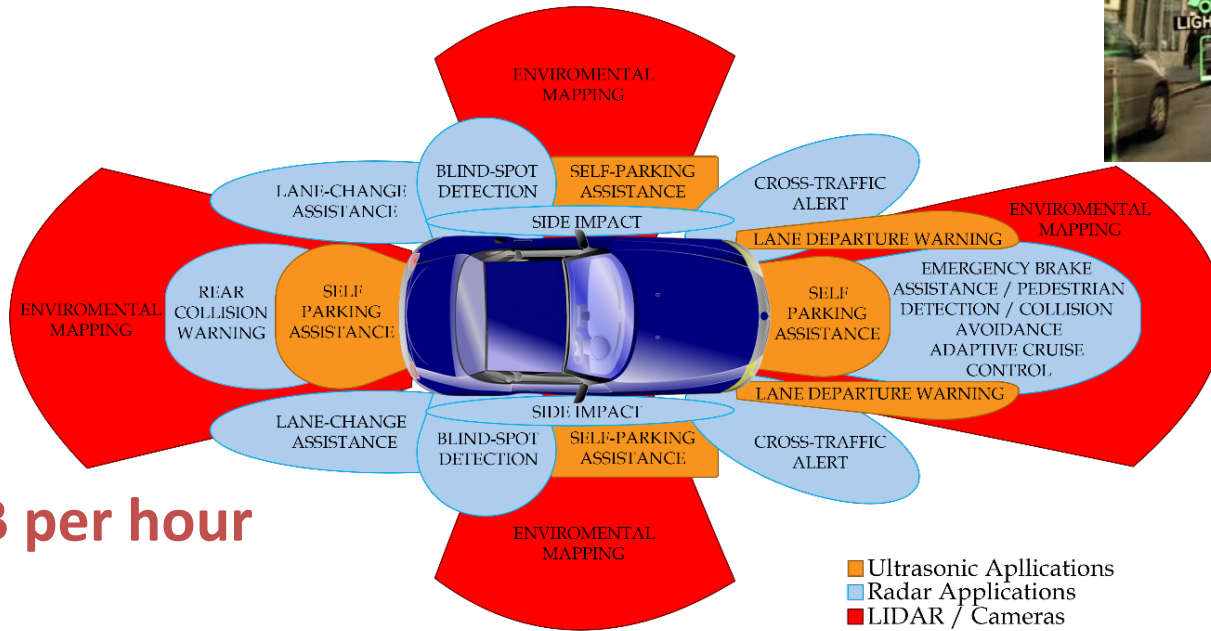

# Connected and Autonomous Vehicles

**CAV:**  
**4,000 GB per hour**

**Latest A350, 6000 sensors**  
**2,500 GB per day**